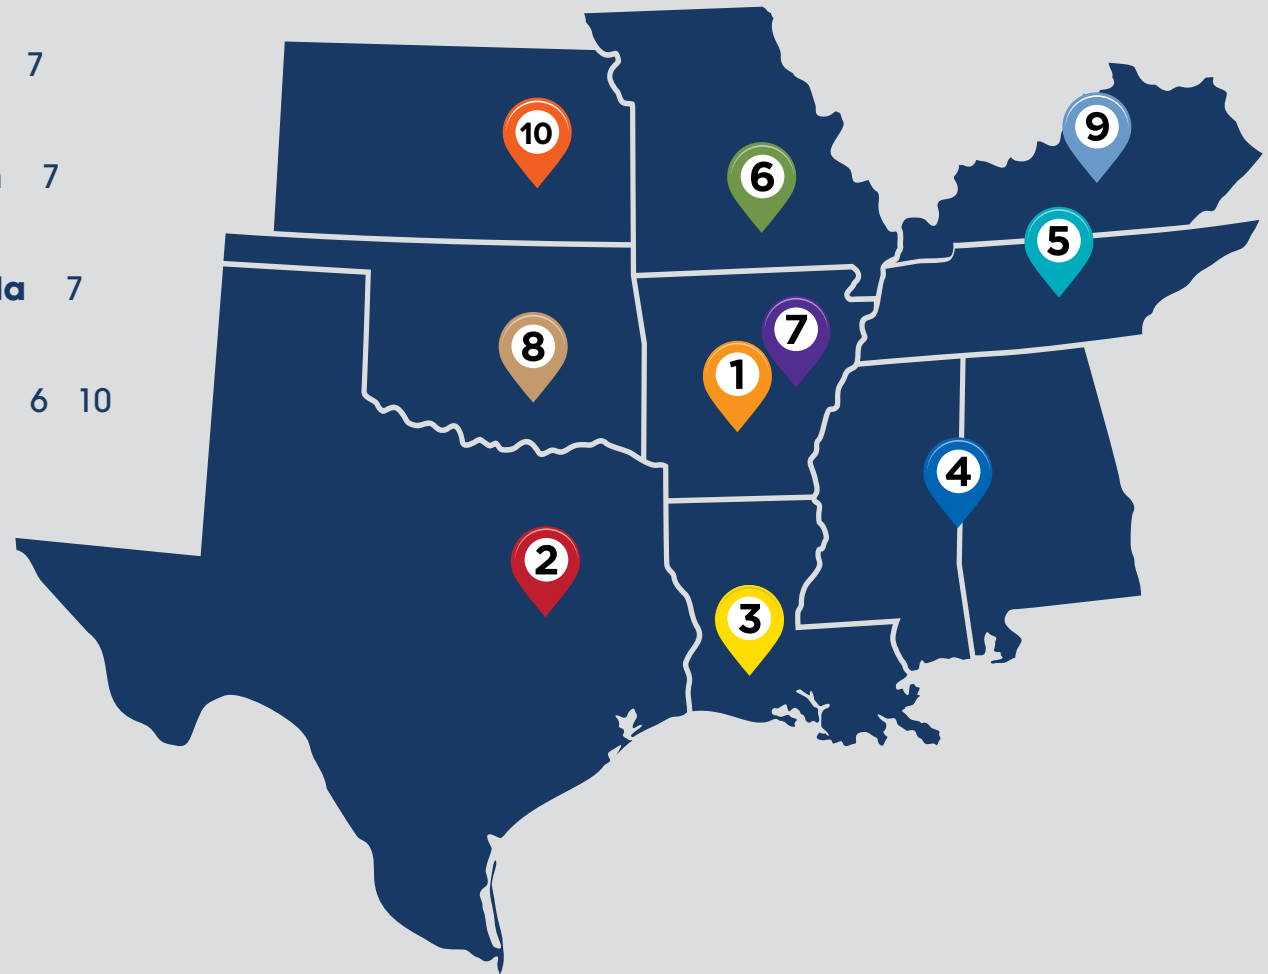

[800] 264-4433

Contact your local rep. or find a dealer near you at StrattonSeed.com

GO WILD
STRATTON SEED

Field Tested. Wildlife Approved.

Stratton Seed Company

1530 HWY 79 South | Stuttgart, AR 72160

[800] 264-4433 | StrattonSeed.com