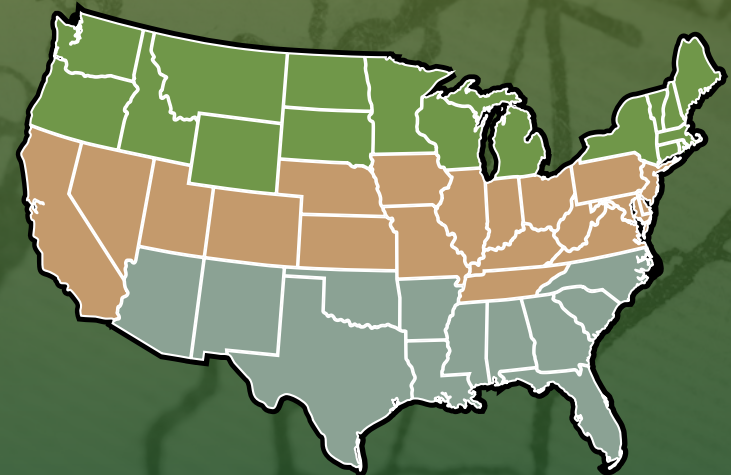

Daikon Radish

Purple Top Turnip

Rapeseed

Turnip Hybrid Winfred

Available in 40 pound bags
Planting rate: 80 lbs/acre

Planting Dates:

July 15th - Aug 31

July 31 - Sept 1

Aug 15 - Sept 15

EMERGE

Emerge is an annual clover blend that is packed full of legumes. These seeds fix nitrogen and help improve soil quality. Emerge also has great forage quality winter wheat and oats that will be beneficial to whitetail and turkey. Easy to establish and supplies ample amounts of forage that are most attractive to wildlife.