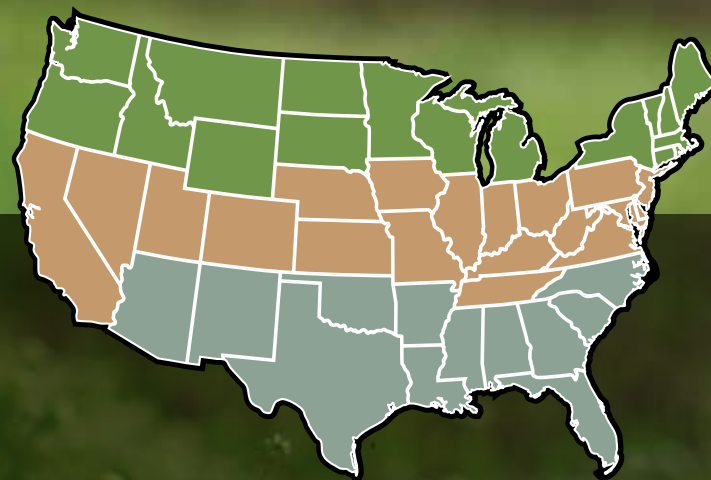

Available in 52 pound bags
Planting rate: 50 lbs/acre

Planting Dates:

July 15th - Aug 31

July 31 - Sept 1

Aug 15 - Sept 15

REVIVAL

Stratton Seed's Revival is a perennial blend that's stacked with highly attractive forage that wildlife love. Providing forage every year to help your hunt end in a success. Once established, Revival will grow year in and year out for several years to provide quality forage. With crude protein levels up to 30%, give the whitetail the nutrition they need and desire most with Revival.

Available in 4.25 pound bags — Planting rate: 4.25 lbs/quarter acre

Planting Dates:

July 15th - Aug 31

July 31 - Sept 1

Aug 15 - Sept 15

ROASTED
RACK
ATTRACT

Roasted Rack Attract is the ideal blend of whole corn and roasted soybeans providing the ultimate attractant for wildlife. Every bag comes with a guaranteed analysis, offering 14-16% protein and 6% fat. Affordable protein packed attractants produced to help you grow bigger bucks.