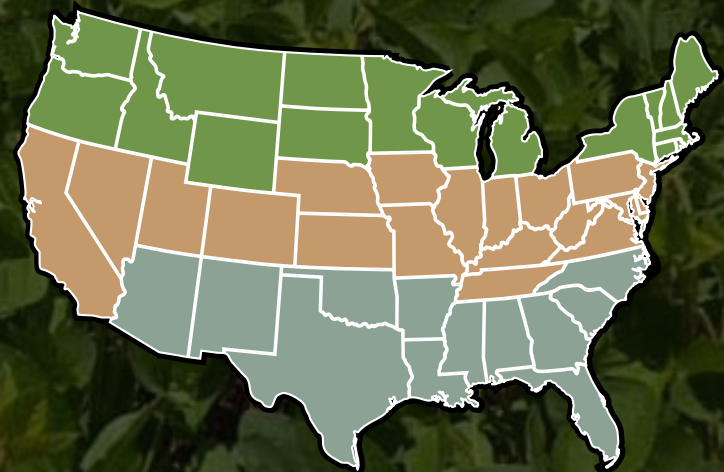

Pictured: Ancestry Blend

3-8 | **Spring Annual Blends**

9-14 | **Fall Annual Blends**

15 | **Perennial Blends**

16-18 | **Wildlife Attractants**

19 | **Representatives**

GAME CHANGER

FORAGE SOYBEANS

GAME CHANGER

FORAGE SOYBEANS 2.0

BioLogic Game Changer Forage Soybeans are glyphosate tolerant soybeans with good height, great stress tolerance, and an excellent disease package. High protein forage is ideal for providing nutrition for antler, body weight, and fawn growth. Game Changer soybeans are suitable for most all soil types and are also an indeterminate growth type. This bean keeps growing under adverse conditions ensuring a successful, clean plot with glyphosate-resistant weed control.

For a later maturing bean, try **BioLogic Game Changer 2.0**. Similar to the original Game Changer, this forage bean offers substantial amounts of forage and pods to help manage your deer.

Offered in **50lb bags**

Planting Rate:

Drilled | 50lbs/acre
Broadcast | 80lbs/acre

Planting Dates:

■ May 15 - July 15 ■ May 15 - July 15 ■ May 15 - July 15

The **Heritage** blend is designed to provide not only forage but cover to wildlife as well. This mix has great forage qualities along with structural benefits to help the forage grow to its greatest potential. Heritage has numerous species of seeds that will give the whitetail and other wildlife food during the summer months. This will allow you to have a healthier deer herd and give them the opportunity to grow to their greatest potential.