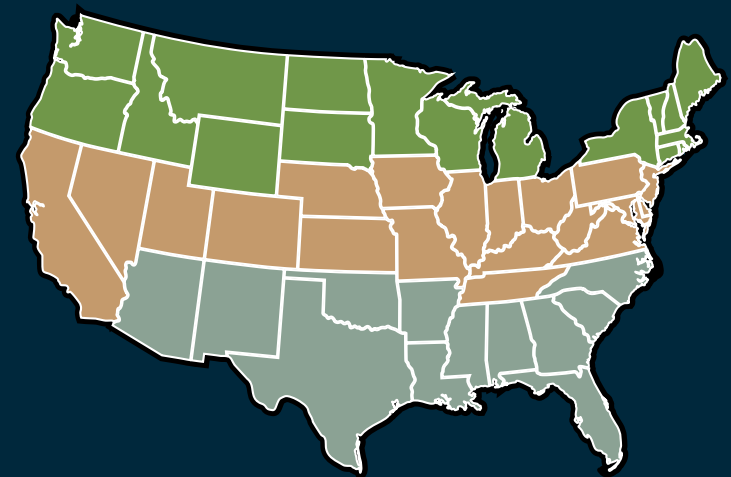

Planting Dates:

July 15th - Aug 31

July 31 - Sept 1

Aug 15 - Sept 15