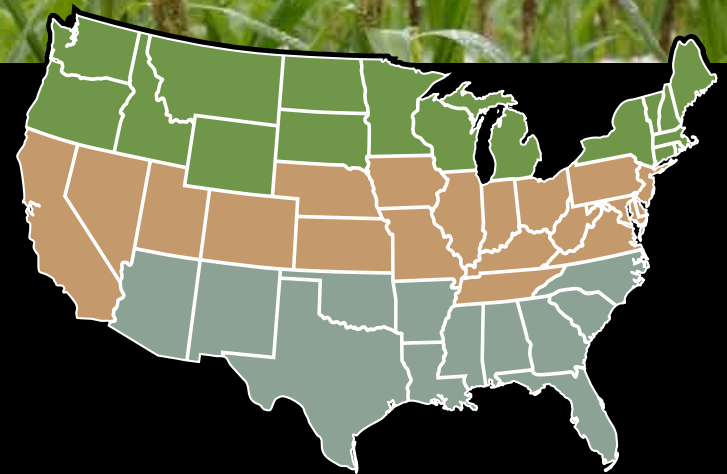

Soybeans

Jap Millet

Dove Proso Millet

Buckwheat

Dwarf Corn

WGF Milo

Sunflowers

Available in 40 pound bags — Planting rate: 40 lbs/acre

Planting Dates:

■ May 15 - June 15

■ May 15 - June 15

■ May 15 - June 15

Are you tired of brushing every single duck blind on your property? **Invisiblind** allows you to surround your blind with thick natural cover of Milo and Sorghum Sudangrass to hide you and your blind during hunting season. Call Stratton Seed Company today to find out how you can stay hidden with Invisiblind.

Planting Rate: 2lb/blind

Planting Dates:

■ May 15 - June 15

■ June 15 - July 15

■ June 1 - July 15

Call in the Big Guns!

BOUNTY HUNTER

Stratton Seed's **Bounty Hunter** 6-way blend is a buffet of annual forage species designed to help get deer in close. Bounty Hunter is quick to germinate and it's cold tolerance helps give the whitetail the final push to get through the stress period of winter. Providing 6 of the top quality nutritional seeds that are most desired by deer from early fall whitetail hunts to spring time turkey hunts.