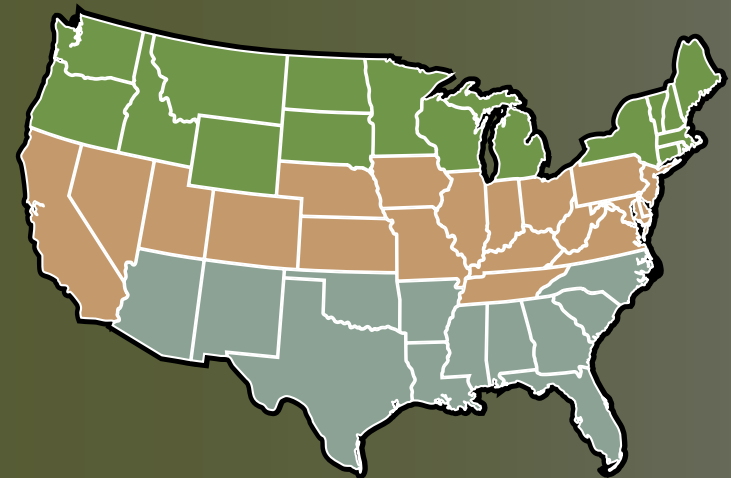

EMERGE

Emerge is an annual clover blend that is packed full of legumes. These seeds fix nitrogen and help improve soil quality. Emerge also has great forage quality winter wheat and oats that will be beneficial to whitetail and turkey. Easy to establish and supplies ample amounts of forage that are most attractive to wildlife.

Available in 11 pound bags
Planting rate: 11 lbs/quarter acre

Planting Dates:

July 15th - Aug 31

July 31 - Sept 1

Aug 15 - Sept 15